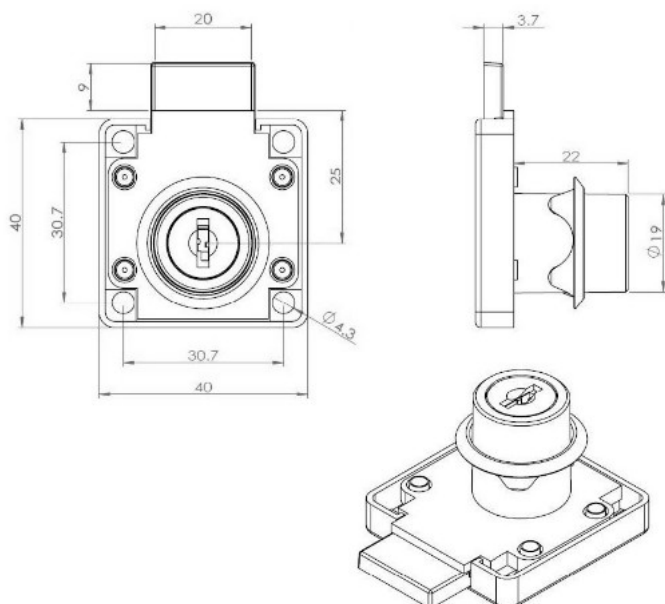

SISO A/S

Mileparken 11
DK-2740 Skovlunde
Denmark
VAT: DK 24786013

Phone +45 45 830 900

www.siso.dk
siso@siso.dk

Danske Bank
Nytorv Branch
Copenhagen
SWIFT: DABADKKK

Account no.
4180 3112 112936
IBAN Account
DK7230003112112936